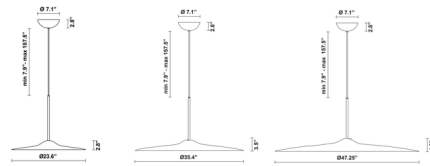

CLICK TO VIEW PRODUCT

Notes: