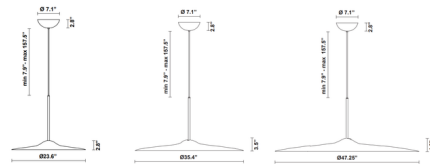

Shown in black anodized / ocean

Specifications

COLOR Ocean
BODY FINISH Black Anodized
WATTAGE 20W
DIMMER 0-10V
DIMENSIONS 23.6"W x 2.8"H
INTEGRATED LED MODULE 1 x LED/20W/120-277V LED
COUNTRY OF ORIGIN Italy