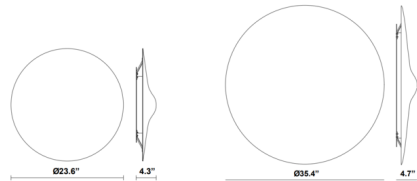

CLICK TO VIEW PRODUCT

Notes: