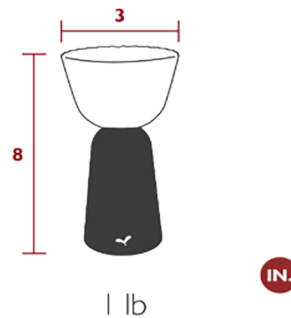

CLICK TO VIEW PRODUCT

Notes: