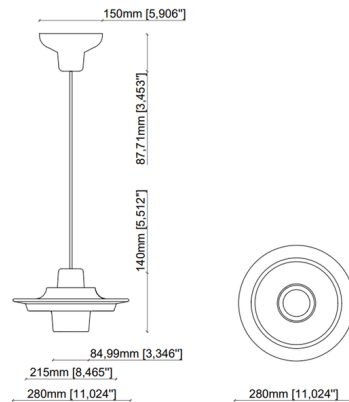

CLICK TO VIEW PRODUCT

Notes: