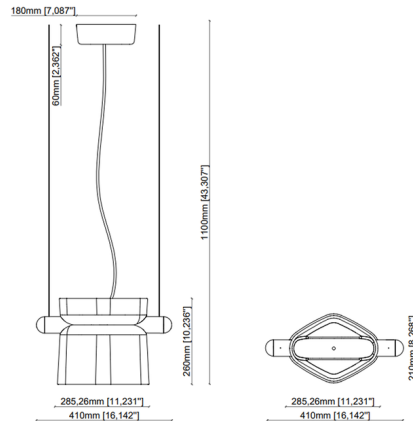

By Ferroluce

Description

Inspired by the cheerful, bustling energy of a street food stall, the Deco Yakitori Pendant features a playful ceramic shape that seem to be skewered on a large stick. Designed in various color combinations, the shades are attached to a contrasting-colored metal bar, providing the necessary structural shape. Perfect for a kitchen counter, work desk, or anywhere you need to add a colorful pop of illumination. Note: Canopy finish matches finish of large shade.

Shown in fox orange / white / blue

Specifications

COLOR	N/A
BODY FINISH	Fox Orange / White / Blue
WATTAGE	7W
DIMMER	Standard 120V
DIMENSIONS	16.14"W x 10.23"H
BULB NOT INCLUDED	1 x A19/Medium (E26)/7W/120V LED