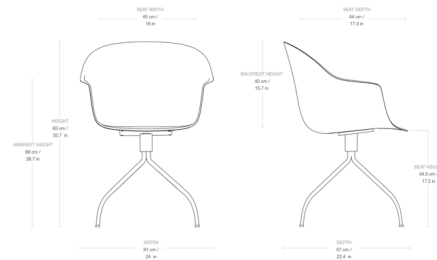

Lightology

lightology.com
866-954-4489
04-21-26

Project: _____

Company: _____

Location: _____ Fixture Type: _____

SPEC #: **GUB1398254**

Approved On: _____ Approved By: _____

Bat Swivel Meeting Chair

By Gubi

Description

This Bat Swivel Meeting Chair is crafted with Scandinavian influence and prioritizes simplicity and functionality. Sculpted in a distinctive bat wing silhouette, this chair adds a striking look to any arrangement. The rounded shells allow for a longer, more comfortable seating experience, while the swivel base adds a functional touch. Use this modern chair to elevate the look of an office or dining room.

Shown in brass semi matte / mocha brown

Specifications

COLOR	Mocha Brown
BODY FINISH	Brass Semi Matte
WATTAGE	N/A
DIMMER	N/A
DIMENSIONS	24.02"W x 32.7"H x 22.4"D
BULB	N/A
COUNTRY OF ORIGIN	Poland

CLICK TO VIEW PRODUCT