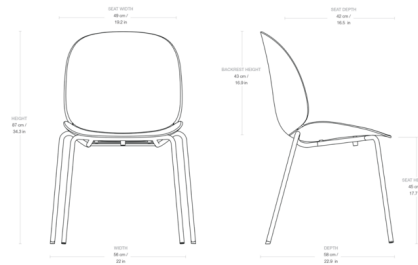

Lightology

lightology.com
866-954-4489
04-12-26

Project: _____

Company: _____

Location: _____ Fixture Type: _____

SPEC #: **GUB1398307**

Approved On: _____ Approved By: _____

Beetle Stackable Dining Chair

By Gubi

Description

From large family dinners to lazy weekend mornings, the Beetle Stackable Dining Chair is the perfect way to round out your dining room space. This dazzling dining chair boasts a flexible and airy feel, perfect for long periods of comfortable seating. Thanks to a unique beetle shell shape and strong legs, this chair beautifully marries style with stability. Plus, multiple chairs can be stacked when not in use for easy storage, making it perfect as occasional extra seating for gatherings. Use this dynamic dining chair to enjoy more of your dining room space again.

Shown in black matte / mocha brown

Specifications

COLOR Mocha Brown
BODY FINISH Black Matte
WATTAGE N/A
DIMMER N/A
DIMENSIONS 22.04"W x 34.25"H x 22.83"D
BULB N/A
COUNTRY OF ORIGIN Poland

Technical Information

PRODUCT DIMENSIONS Seat Height: 17.7"

CLICK TO VIEW PRODUCT

Notes: