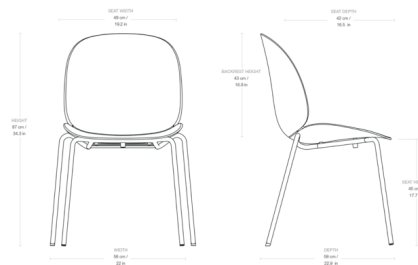

Lightology

lightology.com
866-954-4489
05-30-26

Project: _____

Company: _____

Location: _____ Fixture Type: _____

SPEC #: **GUB1398307**

Approved On: _____ Approved By: _____

Beetle Stackable Dining Chair

By Gubi

Description

From large family dinners to lazy weekend mornings, the Beetle Stackable Dining Chair is the perfect way to round out your dining room space. This dazzling dining chair boasts a flexible and airy feel, perfect for long periods of comfortable seating. Thanks to a unique beetle shell shape and strong legs, this chair beautifully marries style with stability. Plus, multiple chairs can be stacked when not in use for easy storage, making it perfect as occasional extra seating for gatherings. Use this dynamic dining chair to enjoy more of your dining room space again.

Shown in black matte / mocha brown

Specifications

COLOR	Mocha Brown
BODY FINISH	Black Matte
WATTAGE	N/A
DIMMER	N/A
DIMENSIONS	22.04"W x 34.25"H x 22.83"D
BULB	N/A
COUNTRY OF ORIGIN	Poland

Technical Information

PRODUCT DIMENSIONS	Seat Height: 17.7"
--------------------	--------------------

CLICK TO VIEW PRODUCT

Notes: