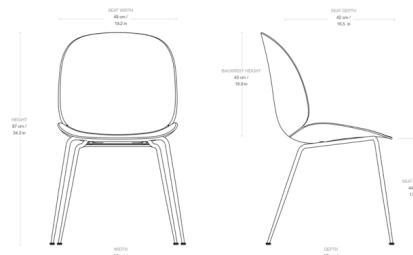

## Beetle Dining Chair - Set of 4

By Gubi

### Description

From large family dinners to lazy weekend mornings, the Beetle Dining Chair is the perfect way to round out your dining room space. This dazzling dining chair boasts a flexible and airy feel, perfect for long periods of comfortable seating. Thanks to a unique beetle shell shape and strong legs, this chair beautifully marries style with stability. Use this dynamic dining chair to enjoy more of your dining room space again. Includes 4 chairs.

### Specifications

COLOR	Lunar Grey
BODY FINISH	Brass Semi Matte
WATTAGE	N/A
DIMMER	N/A
DIMENSIONS	22.04"W x 34.25"H x 22.83"D
BULB	N/A
COUNTRY OF ORIGIN	Poland

CLICK TO VIEW PRODUCT

Notes: