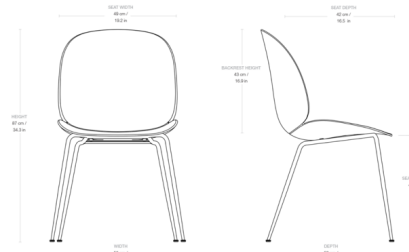

Lightology

lightology.com
866-954-4489
04-12-26

Project: _____

Company: _____

Location: _____ Fixture Type: _____

SPEC #: **GUB1398348**

Approved On: _____ Approved By: _____

Beetle Dining Chair - Set of 4 By Gubi

Description

From large family dinners to lazy weekend mornings, the Beetle Dining Chair is the perfect way to round out your dining room space. This dazzling dining chair boasts a flexible and airy feel, perfect for long periods of comfortable seating. Thanks to a unique beetle shell shape and strong legs, this chair beautifully marries style with stability. Use this dynamic dining chair to enjoy more of your dining room space again. Includes 4 chairs.

Shown in brass semi matte / lunar grey

Specifications

COLOR	Lunar Grey
BODY FINISH	Brass Semi Matte
WATTAGE	N/A
DIMMER	N/A
DIMENSIONS	22.04"W x 34.25"H x 22.83"D
BULB	N/A
COUNTRY OF ORIGIN	Poland

CLICK TO VIEW PRODUCT