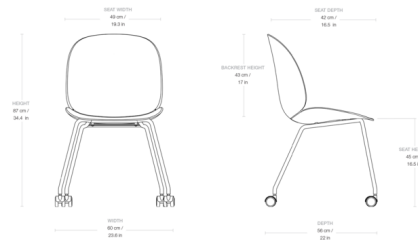

By Gubi

Description

Inspired by an insect's shell, the Beetle 4-Leg Meeting Chair features a curving, organic silhouette. The polypropylene shell provides comfort during periods of prolonged sitting, and the caster wheels allow for mobility. Use this modern piece to elevate the look of an office or home's design scheme.

Shown in black / lunar grey

Specifications

COLOR	Lunar Grey
BODY FINISH	Black
WATTAGE	N/A
DIMMER	N/A
DIMENSIONS	23.6"W x 34.4"H x 22.04"D
BULB	N/A
COUNTRY OF ORIGIN	Poland

CLICK TO VIEW PRODUCT

Notes: