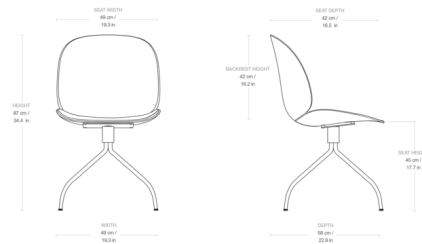

## Beetle Swivel Meeting Chair By Gubi

### Description

Inspired by an insect's shell, the Beetle Swivel Meeting Chair features a curving, organic silhouette. The polypropylene shell provides comfort during periods of prolonged sitting, and the swivel base provides added functionality. Use this modern piece to elevate the look of an office or home's design scheme.

### Specifications

COLOR	Mocha Brown
BODY FINISH	Brass Semi Matte
WATTAGE	N/A
DIMMER	N/A
DIMENSIONS	23.6"W x 34.25"H x 22.04"D
BULB	N/A
COUNTRY OF ORIGIN	Poland

CLICK TO VIEW PRODUCT

Notes: