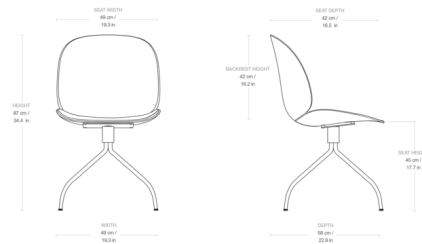

Lightology

lightology.com
866-954-4489
04-22-26

Project: _____

Company: _____

Location: _____ Fixture Type: _____

SPEC #: **GUB1398383**

Approved On: _____ Approved By: _____

Beetle Swivel Meeting Chair By Gubi

Description

Inspired by an insect's shell, the Beetle Swivel Meeting Chair features a curving, organic silhouette. The polypropylene shell provides comfort during periods of prolonged sitting, and the swivel base provides added functionality. Use this modern piece to elevate the look of an office or home's design scheme.

Shown in brass semi matte / mocha brown

Specifications

COLOR	Mocha Brown
BODY FINISH	Brass Semi Matte
WATTAGE	N/A
DIMMER	N/A
DIMENSIONS	23.6"W x 34.25"H x 22.04"D
BULB	N/A
COUNTRY OF ORIGIN	Poland

CLICK TO VIEW PRODUCT