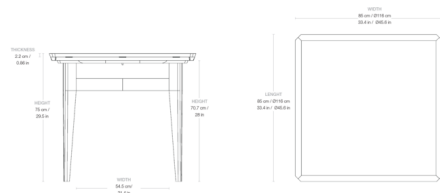

## B-Table Dining Table

By Gubi

### Description

The B-Table Dining Table features a unique and functional design that allows the table to easily switch between a round and circular tabletop. The tabletop is square when the extension leaves are folded down, and round when the leaves are folded outwards. Magnetic locks secure the leaves in place, allowing the table to be easily extended by one person with a simple gesture. The B-Table's wooden construction and refined silhouette will complement a wide variety of decor styles.

### Specifications

COLOR	N/A
BODY FINISH	American Walnut
WATTAGE	N/A
DIMMER	N/A
DIMENSIONS	33.4"W x 29.52"H x 33.4"D
BULB	N/A
COUNTRY OF ORIGIN	Italy

CLICK TO VIEW PRODUCT

Notes: