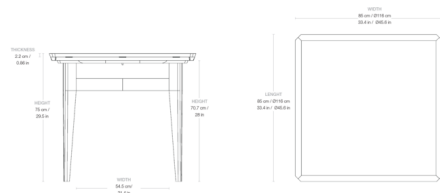

By Gubi

Description

The B-Table Dining Table features a unique and functional design that allows the table to easily switch between a round and circular tabletop. The tabletop is square when the extension leaves are folded down, and round when the leaves are folded outwards. Magnetic locks secure the leaves in place, allowing the table to be easily extended by one person with a simple gesture. The B-Table's wooden construction and refined silhouette will complement a wide variety of decor styles.

Shown in american walnut

Specifications

COLOR	N/A
BODY FINISH	American Walnut
WATTAGE	N/A
DIMMER	N/A
DIMENSIONS	33.4"W x 29.52"H x 33.4"D
BULB	N/A
COUNTRY OF ORIGIN	Italy

CLICK TO VIEW PRODUCT

Notes: