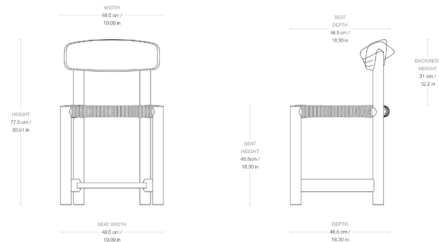

Lightology

lightology.com
866-954-4489
04-21-26

Project: _____

Company: _____

Location: _____ Fixture Type: _____

SPEC #: **GUB1398393**

Approved On: _____ Approved By: _____

Daumiller Side Chair

By Gubi

Description

With natural materials and organic curves, the Daumiller Side Chair exudes mid-century Scandinavian style. The chair is constructed from lacquered pine with an ergonomically sculpted seat and back that enhance its retro appeal. The seat is made of woven natural rush for a rich texture and rustic look, and the backrest tilts to provide support in various sitting positions.

Shown in black / natural rush

Specifications

COLOR	Natural Rush
BODY FINISH	Black
WATTAGE	N/A
DIMMER	N/A
DIMENSIONS	19.09\"W x 30.51\"H x 18.3\"D
BULB	N/A
COUNTRY OF ORIGIN	China

Technical Information

PRODUCT DIMENSIONS	Seat Height: 18.2"
--------------------	--------------------