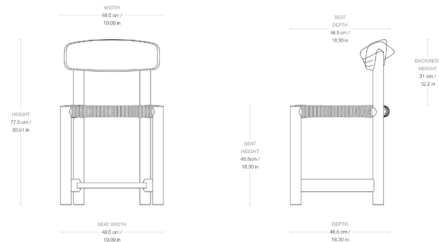

Lightology

lightology.com
866-954-4489
04-21-26

Project: _____

Company: _____

Location: _____ Fixture Type: _____

SPEC #: **GUB1398393**

Approved On: _____ Approved By: _____

Daumiller Side Chair

By Gubi

Description

With natural materials and organic curves, the Daumiller Side Chair exudes mid-century Scandinavian style. The chair is constructed from lacquered pine with an ergonomically sculpted seat and back that enhance its retro appeal. The seat is made of woven natural rush for a rich texture and rustic look, and the backrest tilts to provide support in various sitting positions.

Shown in black / natural rush

Specifications

| | |
|-------------------|----------------------------|
| COLOR | Natural Rush |
| BODY FINISH | Black |
| WATTAGE | N/A |
| DIMMER | N/A |
| DIMENSIONS | 19.09"W x 30.51"H x 18.3"D |
| BULB | N/A |
| COUNTRY OF ORIGIN | China |

Technical Information

| | |
|--------------------|--------------------|
| PRODUCT DIMENSIONS | Seat Height: 18.2" |
|--------------------|--------------------|

CLICK TO VIEW PRODUCT

Notes: