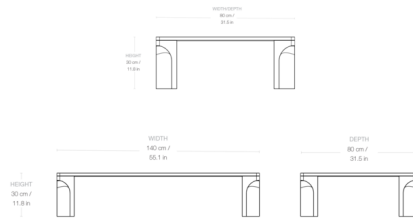

Description

The defining feature of the Doric Coffee Table is the inward curve of its legs, inspired by the fluted details of classic Doric columns. Rather than presenting a hard-edged, monolithic expression, this detail adds a softness and lightness to the design that contrasts the straight lines and right angles of the tabletop.

Shown in electric grey stone

Specifications

COLOR	N/A
BODY FINISH	Electric Grey Stone
WATTAGE	N/A
DIMMER	N/A
DIMENSIONS	31.5"W x 11.8"H x 31.5"D
BULB	N/A
COUNTRY OF ORIGIN	Italy

CLICK TO VIEW PRODUCT

Notes: