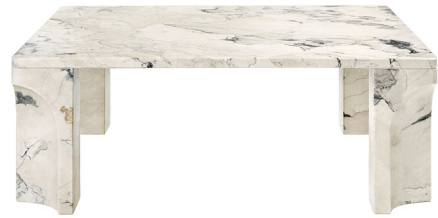

Lightology

lightology.com
866-954-4489
07-10-26

Project: _____

Company: _____

Location: _____ Fixture Type: _____

SPEC #: **GUB1398397**

Approved On: _____ Approved By: _____

Doric Coffee Table By Gubi

Description

The defining feature of the Doric Coffee Table is the inward curve of its legs, inspired by the fluted details of classic Doric columns. Rather than presenting a hard-edged, monolithic expression, this detail adds a softness and lightness to the design that contrasts the straight lines and right angles of the tabletop.

Shown in electric grey stone

Specifications

COLOR	N/A
BODY FINISH	Electric Grey Stone
WATTAGE	N/A
DIMMER	N/A
DIMENSIONS	31.5"W x 11.8"H x 31.5"D
BULB	N/A
COUNTRY OF ORIGIN	Italy

CLICK TO VIEW PRODUCT

Notes: