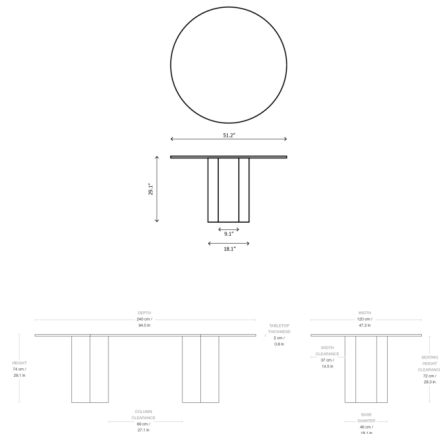

Specifications

COLOR	N/A
BODY FINISH	Botanic Green Quartzite
WATTAGE	N/A
DIMMER	N/A
DIMENSIONS	51.18"W x 29.13"H x 51.18"D
BULB	N/A
COUNTRY OF ORIGIN	China

Shown in botanic green quartzite

CLICK TO VIEW PRODUCT