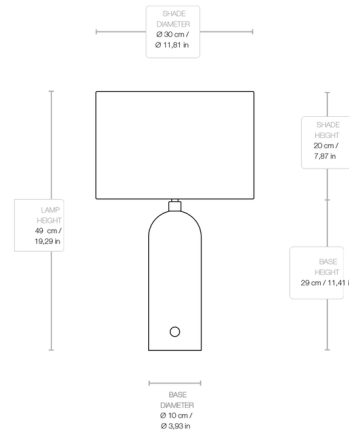

Lightology

lightology.com
866-954-4489
04-18-26

Project: _____
Company: _____
Location: _____ Fixture Type: _____
SPEC #: **GUB1398402**
Approved On: _____ Approved By: _____

Gravity Upcycled Marble Table Lamp By Gubi

Description

The Gravity Upcycled Marble Table Lamp offers a clean, elegant look that takes its name from its distinctive balance between the anchoring of the heavy, cylindrical base and the lightweight, airy drum shade, that beautifully merge into a sculptural whole. This version of the lamp is crafted using leftover marble from the production process of the standard Gravity Table Lamp. The marble has been arranged in striped layers, creating an interesting contrast between the stripes' orderly rows and the random organic lines of the marble veining. Features Grey and White marble. Dimmer switch located on body of lamp.

Specifications

COLOR	Canvas
BODY FINISH	Grey / White Upcycled Marble
WATTAGE	6W
DIMMER	Included
DIMENSIONS	11.81"W x 19.29"H
BULB NOT INCLUDED	1 x A19/Medium (E26)/6W/120V LED
COUNTRY OF ORIGIN	China

Notes:

CLICK TO VIEW PRODUCT