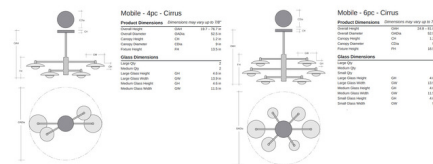

Shown in classic silver / smoke granite

Specifications

COLOR	Smoke Granite
BODY FINISH	Classic Silver
WATTAGE	64W
DIMMER	Standard 120V
DIMENSIONS	52.5"W x 13.5"H
INTEGRATED LED MODULE	4 x LED/16W/120V LED

Technical Information

PRODUCT DIMENSIONS	Min/Max Adjustable Height: 19.7" - 76.7"
COLOR RENDERING	93 CRI
LAMP COLOR	3000K
LUMENS/WATT	85.00
LUMINOUS FLUX	1360 lumens

CLICK TO VIEW PRODUCT

Notes: