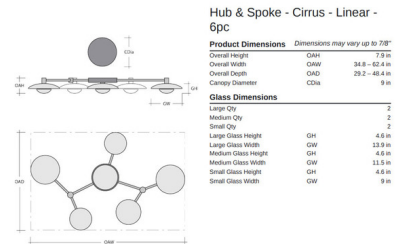

Specifications

COLOR . . . . . Clear Granite
BODY FINISH . . . . . Novel Brass
WATTAGE 144W
DIMMER . . . . . Standard 120V
DIMENSIONS . . . . . 62.4"L x 48.4"W x 7.9"H
INTEGRATED LED MODULE . . . . . 6 x LED/24W/120V LED

Technical Information

COLOR RENDERING . . . . . 93 CRI
LAMP COLOR 3000K
LUMENS/WATT 85.00
LUMINOUS FLUX . . . . . 2040 lumens

CLICK TO VIEW PRODUCT

Notes: