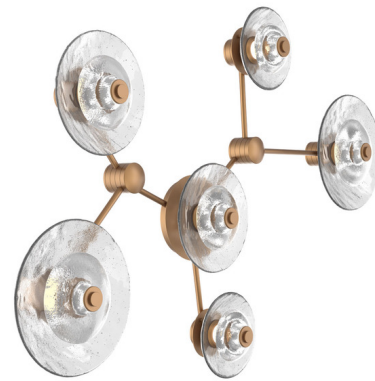

Lightology

lightology.com
866-954-4489
06-04-26

Project: _____
 Company: _____
 Location: _____ Fixture Type: _____
 SPEC #: **HMR1398557**
 Approved On: _____ Approved By: _____

Cirrus Hub & Spoke Linear Ceiling / Wall Sconce By Hammerton Studio

Description

The Cirrus Hub & Spoke Linear Ceiling / Wall Sconce is inspired by the elegance of cloud filled skies, bringing both a whimsical look with a sophisticated vibe to your room. The metal frame holds a fusion of textured kiln-fused glass and cast crystal glass that casts warm shadows of light across your room. You can adjust the overall length from 34.8 inches to 62.4 inches and the overall depth from 29.2 inches to 48.4 inches. Dimmable with Triac or LV Electronic dimmers. All Hammerton Studio fixtures are handcrafted by artisans. Subtle imperfections reflect the mark of the maker and should be expected.

Shown in novel brass / clear granite

Specifications

COLOR Clear Granite
 BODY FINISH Novel Brass
 WATTAGE 144W
 DIMMER Standard 120V
 DIMENSIONS 62.4"L x 48.4"W x 7.9"H
 INTEGRATED LED MODULE 6 x LED/24W/120V LED