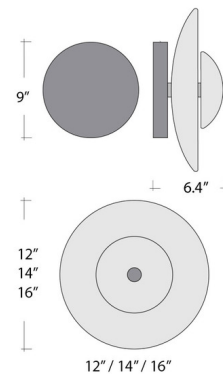

CLICK TO VIEW PRODUCT

Notes: