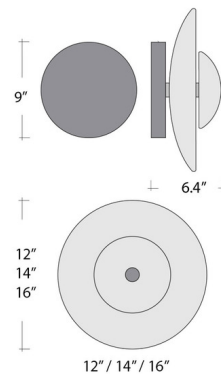

By Hammerton Studio

Description

The Cumulus Wall Sconce / Ceiling Flush Light brings a whimsical beauty to your interior space. The organic shade is complemented by an outer Black, White or Matching colored shade that casts warm shadows of light on the back shade and across your area. Dimmable with Triac or LV Electronic dimmers. All Hammerton Studio fixtures are handcrafted by artisans. Subtle imperfections reflect the mark of the maker and should be expected.

Shown in gilded brass

Specifications

| | |
|-----------------------|---------------------|
| COLOR | N/A |
| BODY FINISH | Gilded Brass |
| WATTAGE | 4W |
| DIMMER | Standard 120V |
| DIMENSIONS | 12"W x 12"H x 6.4"D |
| INTEGRATED LED MODULE | 1 x LED/4W/120V LED |