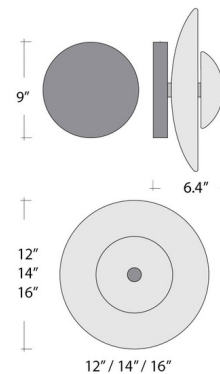

CLICK TO VIEW PRODUCT

Notes: