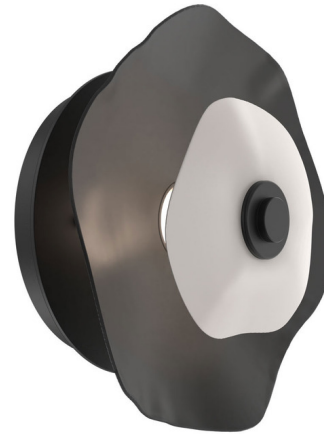

Lightology

lightology.com
866-954-4489
06-08-26

Project: _____

Company: _____

Location: _____ Fixture Type: _____

SPEC #: **HMR1398599**

Approved On: _____ Approved By: _____

Cumulus Wall Sconce / Ceiling Flush Light

By Hammerton Studio

Description

The Cumulus Wall Sconce / Ceiling Flush Light brings a whimsical beauty to your interior space. The organic shade is complemented by an outer Black, White or Matching colored shade that casts warm shadows of light on the back shade and across your area. Dimmable with Triac or LV Electronic dimmers. All Hammerton Studio fixtures are handcrafted by artisans. Subtle imperfections reflect the mark of the maker and should be expected.

Specifications

COLOR	N/A
BODY FINISH	Matte Black
WATTAGE	4W
DIMMER	Standard 120V
DIMENSIONS	12"W x 12"H x 6.4"D
INTEGRATED LED MODULE	1 x LED/4W/120V LED

Technical Information

COLOR RENDERING	93 CRI
LAMP COLOR	3000K
LUMENS/WATT	85.00
LUMINOUS FLUX	340 lumens

Shown in matte black