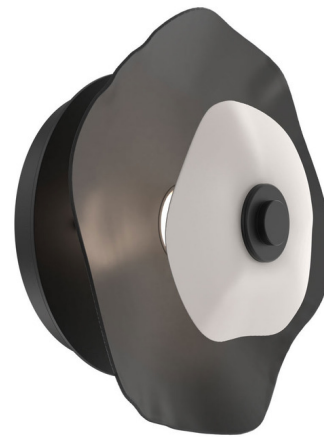

Lightology

lightology.com
866-954-4489
04-21-26

Project: _____

Company: _____

Location: _____ Fixture Type: _____

SPEC #: **HMR1398599**

Approved On: _____ Approved By: _____

Cumulus Wall Sconce / Ceiling Flush Light

By Hammerton Studio

Description

The Cumulus Wall Sconce / Ceiling Flush Light brings a whimsical beauty to your interior space. The organic shade is complemented by an outer Black, White or Matching colored shade that casts warm shadows of light on the back shade and across your area. Dimmable with Triac or LV Electronic dimmers. All Hammerton Studio fixtures are handcrafted by artisans. Subtle imperfections reflect the mark of the maker and should be expected.

Specifications

COLOR	N/A
BODY FINISH	Matte Black
WATTAGE	4W
DIMMER	Standard 120V
DIMENSIONS	12"W x 12"H x 6.4"D
INTEGRATED LED MODULE	1 x LED/4W/120V LED

Technical Information

COLOR RENDERING	93 CRI
LAMP COLOR	3000K
LUMENS/WATT	85.00
LUMINOUS FLUX	340 lumens

Shown in matte black

CLICK TO VIEW PRODUCT

Notes: