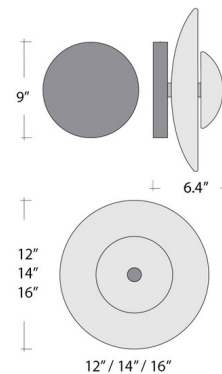

CLICK TO VIEW PRODUCT

Notes: