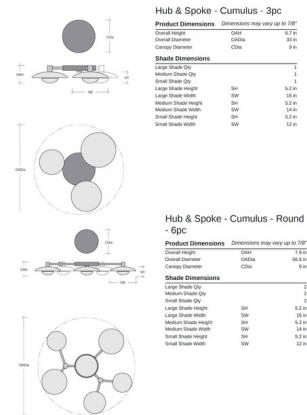

Shown in classic silver

Technical Information

COLOR RENDERING	93 CRI
LAMP COLOR	3000K
LUMENS/WATT	85.00
LUMINOUS FLUX	1020 lumens

CLICK TO VIEW PRODUCT

Notes: