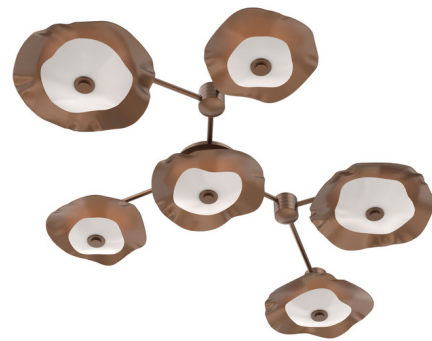

Lightology

lightology.com
866-954-4489
06-04-26

Project: _____
 Company: _____
 Location: _____ Fixture Type: _____
 SPEC #: **HMR1398715**
 Approved On: _____ Approved By: _____

Cumulus Hub & Spoke Linear Ceiling / Wall Sconce By Hammerton Studio

Description

The Cumulus Hub & Spoke Linear Ceiling / Wall Sconce brings a whimsical beauty to your interior space. The organic shades are complemented by an outer Black, White or Matching colored shade that casts warm shadows of light on the back shade and across your area. You can adjust the overall length from 42.2 inches to 64.3 inches and the overall depth from 37.2 inches to 50.8 inches. Dimmable with Triac or LV Electronic dimmers. All Hammerton Studio fixtures are handcrafted by artisans. Subtle imperfections reflect the mark of the maker and should be expected.

Shown in burnished bronze

Specifications

COLOR	N/A
BODY FINISH	Burnished Bronze
WATTAGE	24W
DIMMER	Standard 120V
DIMENSIONS	64.3"L x 50.8"W x 7.9"H
INTEGRATED LED MODULE	6 x LED/4W/120V LED

Technical Information