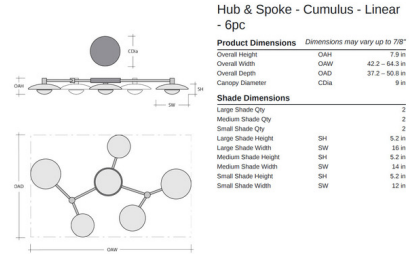

Lightology

lightology.com
866-954-4489
06-04-26

Project: _____
 Company: _____
 Location: _____ Fixture Type: _____
 SPEC #: **HMR1398715**
 Approved On: _____ Approved By: _____

Cumulus Hub & Spoke Linear Ceiling / Wall Sconce By Hammerton Studio

Description

The Cumulus Hub & Spoke Linear Ceiling / Wall Sconce brings a whimsical beauty to your interior space. The organic shades are complemented by an outer Black, White or Matching colored shade that casts warm shadows of light on the back shade and across your area. You can adjust the overall length from 42.2 inches to 64.3 inches and the overall depth from 37.2 inches to 50.8 inches. Dimmable with Triac or LV Electronic dimmers. All Hammerton Studio fixtures are handcrafted by artisans. Subtle imperfections reflect the mark of the maker and should be expected.

Shown in burnished bronze

Specifications

COLOR	N/A
BODY FINISH	Burnished Bronze
WATTAGE	24W
DIMMER	Standard 120V
DIMENSIONS	64.3"L x 50.8"W x 7.9"H
INTEGRATED LED MODULE	6 x LED/4W/120V LED

Technical Information