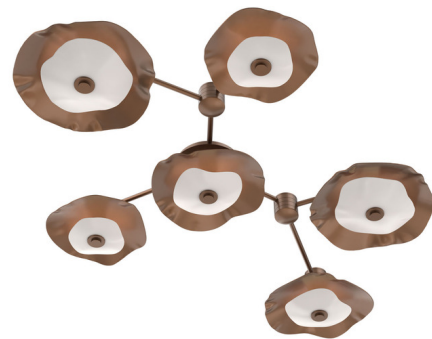

## Cumulus Hub & Spoke Linear Ceiling / Wall Sconce By Hammerton Studio

### Description

The Cumulus Hub & Spoke Linear Ceiling / Wall Sconce brings a whimsical beauty to your interior space. The organic shades are complemented by an outer Black, White or Matching colored shade that casts warm shadows of light on the back shade and across your area. You can adjust the overall length from 42.2 inches to 64.3 inches and the overall depth from 37.2 inches to 50.8 inches. Dimmable with Triac or LV Electronic dimmers. All Hammerton Studio fixtures are handcrafted by artisans. Subtle imperfections reflect the mark of the maker and should be expected.

Shown in burnished bronze

### Specifications

COLOR	.....	N/A
BODY FINISH	.....	Burnished Bronze
WATTAGE	.....	24W
DIMMER	.....	Standard 120V
DIMENSIONS	.....	64.3"L x 50.8"W x 7.9"H
INTEGRATED LED MODULE	.....	6 x LED/4W/120V LED