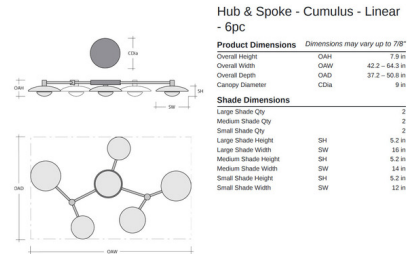

### Description

The Cumulus Hub & Spoke Linear Ceiling / Wall Sconce brings a whimsical beauty to your interior space. The organic shades are complemented by an outer Black, White or Matching colored shade that casts warm shadows of light on the back shade and across your area. You can adjust the overall length from 42.2 inches to 64.3 inches and the overall depth from 37.2 inches to 50.8 inches. Dimmable with Triac or LV Electronic dimmers. All Hammerton Studio fixtures are handcrafted by artisans. Subtle imperfections reflect the mark of the maker and should be expected.

### Specifications

COLOR	.....	N/A
BODY FINISH	.....	Burnished Bronze
WATTAGE	.....	24W
DIMMER	.....	Standard 120V
DIMENSIONS	.....	64.3"L x 50.8"W x 7.9"H
INTEGRATED LED MODULE	.....	6 x LED/4W/120V LED