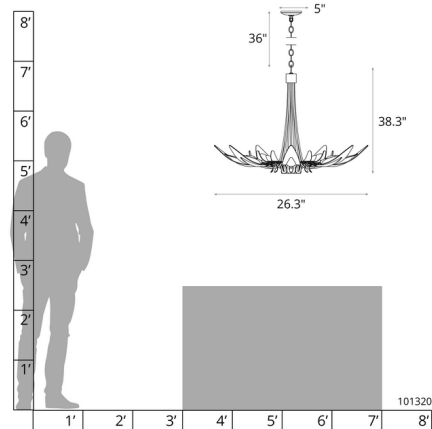

Description

The Parasol Chandelier takes inspiration from its name. Each handcrafted piece of slumped art glass is set into textured, forged arms. This piece creates warm shadows of light that fill your room. Sloped ceiling compatible to 45 degrees.

Shown in bronze / white art

Specifications

COLOR	White Art
BODY FINISH	Bronze
WATTAGE	35W
DIMMER	Standard 120V
DIMENSIONS	38.3"W x 26.3"H
BULB NOT INCLUDED	7 x B10/Candelabra (E12)/5W/120V LED
OTHER BULB OPTIONS	B10/Candelabra (E12)/60W/120V Incandescent
COUNTRY OF ORIGIN	United States