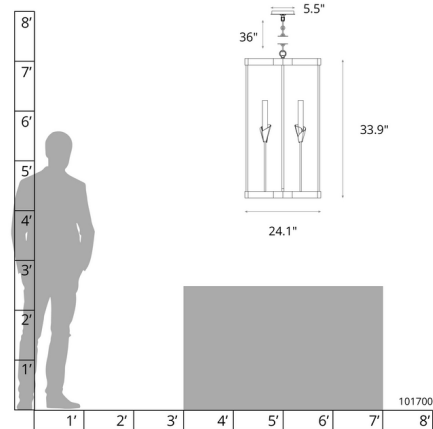

### Description

The Lilium Cage Chandelier brings an open, airy beauty to your interior space. The hand-forged frame hold four stems that each hug a tall cylinder of glass with a frosted-to-clear gradient, creating a warm glow that spreads soft shadows of light throughout your room. Sloped ceiling adaptable to 45 degrees. Lifetime Limited Warranty when installed in residential setting. Handmade to order by skilled artisans in Vermont, USA.

### Specifications

COLOR	Frosted
BODY FINISH	Oil Rubbed Bronze
WATTAGE	28W
DIMMER	Standard 120V
DIMENSIONS	24.1"W x 33.9"H
BULB NOT INCLUDED	4 x JCD/G9/7W/120V LED
OTHER BULB OPTIONS	JCD/G9/40W/120V Halogen
COUNTRY OF ORIGIN	United States