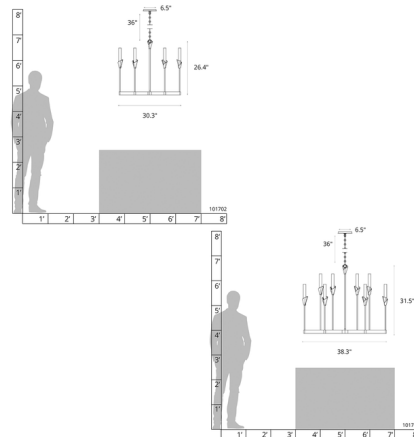

CLICK TO VIEW PRODUCT

Notes: