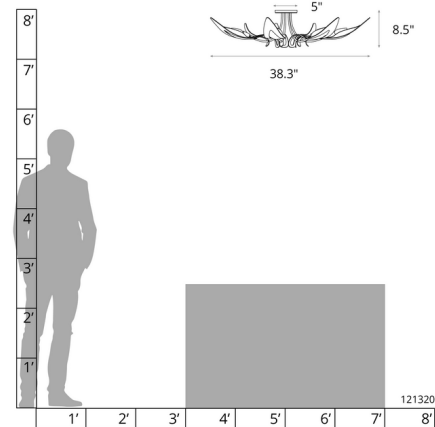

### Specifications

COLOR	White Art
BODY FINISH	Sterling
WATTAGE	63W
DIMMER	Standard 120V
DIMENSIONS	38.3\"W x 8.5\"H
BULB NOT INCLUDED	7 x B10/Candelabra (E12)/9W/120V LED
OTHER BULB OPTIONS	B10/Candelabra (E12)/60W/120V Incandescent
COUNTRY OF ORIGIN	United States