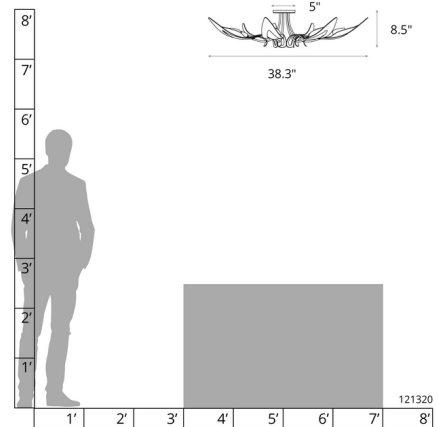

Shown in sterling / white art

Specifications

COLOR White Art
BODY FINISH Sterling
WATTAGE 63W
DIMMER Standard 120V
DIMENSIONS 38.3"W x 8.5"H
BULB NOT INCLUDED 7 x B10/Candelabra (E12)/9W/120V LED
OTHER BULB OPTIONS B10/Candelabra (E12)/60W/120V Incandescent
COUNTRY OF ORIGIN United States