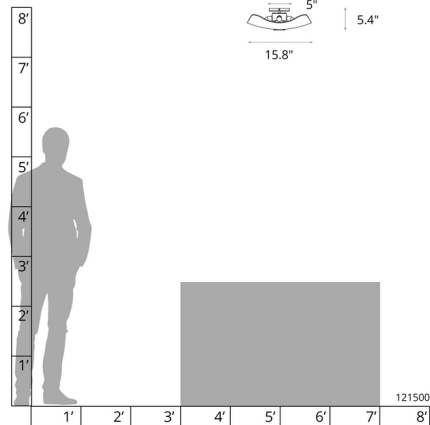

Shown in soft gold / frosted

Specifications

COLOR	Frosted
BODY FINISH	Soft Gold
WATTAGE	36W
DIMMER	Standard 120V
DIMENSIONS	15.8"W x 5.4"H
BULB NOT INCLUDED	4 x B10/Candelabra (E12)/9W/120V LED
OTHER BULB OPTIONS	B10/Candelabra (E12)/60W/120V Incandescent
COUNTRY OF ORIGIN	United States