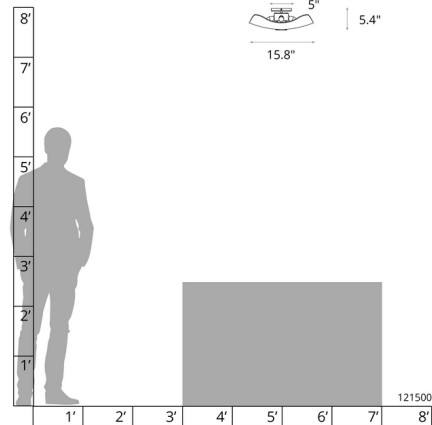

Shown in soft gold / frosted

Specifications

COLOR	Frosted
BODY FINISH	Soft Gold
WATTAGE	36W
DIMMER	Standard 120V
DIMENSIONS	15.8"W x 5.4"H
BULB NOT INCLUDED	4 x B10/Candelabra (E12)/9W/120V LED
OTHER BULB OPTIONS	B10/Candelabra (E12)/60W/120V Incandescent
COUNTRY OF ORIGIN	United States