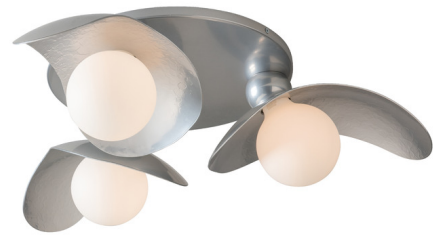

## Yoki Semi Flush Ceiling Light

By Hubbardton Forge

### Description

The Yoki Semi Flush Ceiling Light brings a midcentury modern vibe to your interior space. The soft elongated hand-forged elements shielding the light, are inspired by the Japanese meaning of cheerfulness. The bare bulb adds to this fun, stylish lamp.

### Specifications

COLOR	N/A
BODY FINISH	Sterling
WATTAGE	27W
DIMMER	Standard 120V
DIMENSIONS	29.8"W x 7.7"H
BULB NOT INCLUDED	3 x G40/Medium (E26)/9W/120V LED
OTHER BULB OPTIONS	G40/Medium (E26)/60W/120V Incandescent
COUNTRY OF ORIGIN	United States