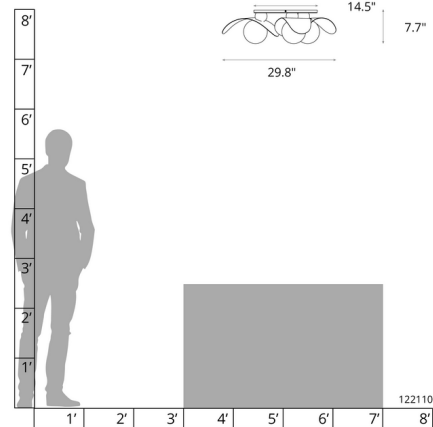

Shown in sterling

Specifications

COLOR	N/A
BODY FINISH	Sterling
WATTAGE	27W
DIMMER	Standard 120V
DIMENSIONS	29.8"W x 7.7"H
BULB NOT INCLUDED	3 x G40/Medium (E26)/9W/120V LED
OTHER BULB OPTIONS	G40/Medium (E26)/60W/120V Incandescent
COUNTRY OF ORIGIN	United States