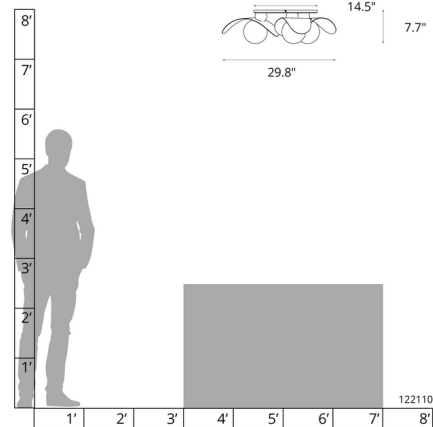

### Specifications

COLOR	N/A
BODY FINISH	Sterling
WATTAGE	27W
DIMMER	Standard 120V
DIMENSIONS	29.8"W x 7.7"H
BULB NOT INCLUDED	3 x G40/Medium (E26)/9W/120V LED
OTHER BULB OPTIONS	G40/Medium (E26)/60W/120V Incandescent
COUNTRY OF ORIGIN	United States