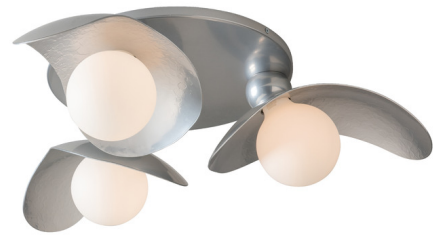

Lightology

lightology.com
866-954-4489
04-10-26

Project: _____
 Company: _____
 Location: _____ Fixture Type: _____
 SPEC #: **HUB1398797**
 Approved On: _____ Approved By: _____

Yoki Semi Flush Ceiling Light By Hubbardton Forge

Description

The Yoki Semi Flush Ceiling Light brings a midcentury modern vibe to your interior space. The soft elongated hand-forged elements shielding the light, are inspired by the Japanese meaning of cheerfulness. The bare bulb adds to this fun, stylish lamp.

Shown in sterling

Specifications

COLOR	N/A
BODY FINISH	Sterling
WATTAGE	27W
DIMMER	Standard 120V
DIMENSIONS	29.8"W x 7.7"H
BULB NOT INCLUDED	3 x G40/Medium (E26)/9W/120V LED
OTHER BULB OPTIONS	G40/Medium (E26)/60W/120V Incandescent
COUNTRY OF ORIGIN	United States