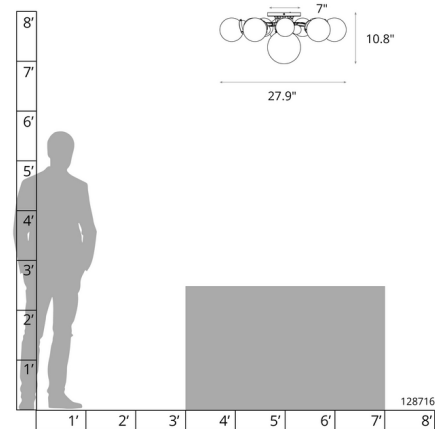

### Specifications

COLOR	Opal
BODY FINISH	Sterling
WATTAGE	54W
DIMMER	Standard 120V
DIMENSIONS	27.9"W x 10.8"H
BULB NOT INCLUDED	6 x A15/Medium (E26)/9W/120V LED
OTHER BULB OPTIONS	A15/Medium (E26)/60W/120V Incandescent
COUNTRY OF ORIGIN	United States