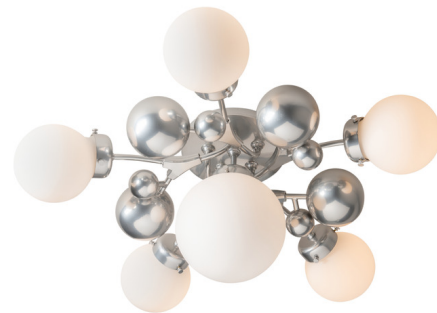

Lightology

lightology.com
866-954-4489
07-02-26

Project: _____
 Company: _____
 Location: _____ Fixture Type: _____
 SPEC #: **HUB1398835**
 Approved On: _____ Approved By: _____

Sprig Semi Flush Ceiling Light

By Hubbardton Forge

Description

The Sprig Semi Flush Ceiling Light adds a botanical beauty to your interior space. Steel and glass globes, of of varying sizes, resemble betties on a twig and cast warm shadows of light across your room. Opaline glass is hand blown and will contain natural variances in tone from piece to piece. Lifetime Limited Warranty when installed in residential setting. Handcrafted to order by skilled artisans in Vermont, USA.

Shown in sterling / opal

Specifications

COLOR	Opal
BODY FINISH	Sterling
WATTAGE	54W
DIMMER	Standard 120V
DIMENSIONS	27.9"W x 10.8"H
BULB NOT INCLUDED	6 x A15/Medium (E26)/9W/120V LED
OTHER BULB OPTIONS	A15/Medium (E26)/60W/120V Incandescent
COUNTRY OF ORIGIN	United States