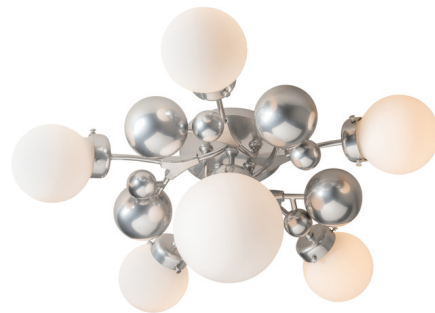

## Sprig Semi Flush Ceiling Light

By Hubbardton Forge

### Description

The Sprig Semi Flush Ceiling Light adds a botanical beauty to your interior space. Steel and glass globes, of of varying sizes, resemble betties on a twig and cast warm shadows of light across your room. Opaline glass is hand blown and will contain natural variances in tone from piece to piece. Lifetime Limited Warranty when installed in residential setting. Handcrafted to order by skilled artisans in Vermont, USA.

Shown in sterling / opal

### Specifications

COLOR	Opal
BODY FINISH	Sterling
WATTAGE	54W
DIMMER	Standard 120V
DIMENSIONS	27.9"W x 10.8"H
BULB NOT INCLUDED	6 x A15/Medium (E26)/9W/120V LED
OTHER BULB OPTIONS	A15/Medium (E26)/60W/120V Incandescent
COUNTRY OF ORIGIN	United States