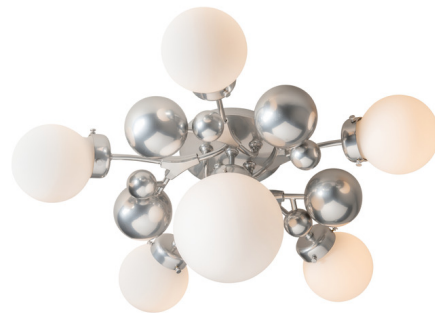

Lightology

lightology.com
866-954-4489
04-23-26

Project: _____
 Company: _____
 Location: _____ Fixture Type: _____
 SPEC #: **HUB1398835**
 Approved On: _____ Approved By: _____

Sprig Semi Flush Ceiling Light

By Hubbardton Forge

Description

The Sprig Semi Flush Ceiling Light adds a botanical beauty to your interior space. Steel and glass globes, of of varying sizes, resemble betties on a twig and cast warm shadows of light across your room. Opaline glass is hand blown and will contain natural variances in tone from piece to piece. Lifetime Limited Warranty when installed in residential setting. Handcrafted to order by skilled artisans in Vermont, USA.

Shown in sterling / opal

Specifications

COLOR	Opal
BODY FINISH	Sterling
WATTAGE	54W
DIMMER	Standard 120V
DIMENSIONS	27.9"W x 10.8"H
BULB NOT INCLUDED	6 x A15/Medium (E26)/9W/120V LED
OTHER BULB OPTIONS	A15/Medium (E26)/60W/120V Incandescent
COUNTRY OF ORIGIN	United States