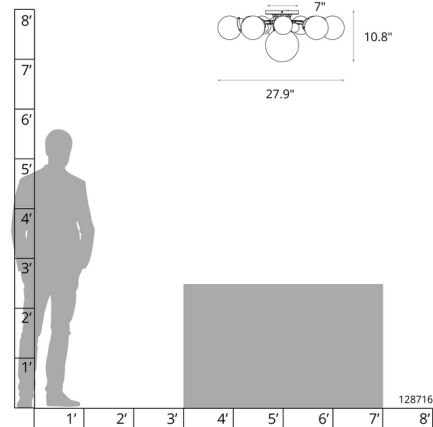

By Hubbardton Forge

Description

The Sprig Semi Flush Ceiling Light adds a botanical beauty to your interior space. Steel and glass globes, of of varying sizes, resemble betties on a twig and cast warm shadows of light across your room. Opaline glass is hand blown and will contain natural variances in tone from piece to piece. Lifetime Limited Warranty when installed in residential setting. Handcrafted to order by skilled artisans in Vermont, USA.

Shown in sterling / opal

Specifications

COLOR	Opal
BODY FINISH	Sterling
WATTAGE	54W
DIMMER	Standard 120V
DIMENSIONS	27.9"W x 10.8"H
BULB NOT INCLUDED	6 x A15/Medium (E26)/9W/120V LED
OTHER BULB OPTIONS	A15/Medium (E26)/60W/120V Incandescent
COUNTRY OF ORIGIN	United States