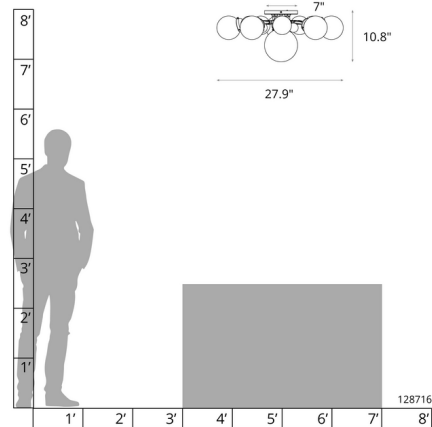

By Hubbardton Forge

Description

The Sprig Semi Flush Ceiling Light adds a botanical beauty to your interior space. Steel and glass globes, of of varying sizes, resemble betties on a twig and cast warm shadows of light across your room. Opaline glass is hand blown and will contain natural variances in tone from piece to piece. Lifetime Limited Warranty when installed in residential setting. Handcrafted to order by skilled artisans in Vermont, USA.

Shown in sterling / opal

Specifications

COLOR	Opal
BODY FINISH	Sterling
WATTAGE	54W
DIMMER	Standard 120V
DIMENSIONS	27.9"W x 10.8"H
BULB NOT INCLUDED	6 x A15/Medium (E26)/9W/120V LED
OTHER BULB OPTIONS	A15/Medium (E26)/60W/120V Incandescent
COUNTRY OF ORIGIN	United States