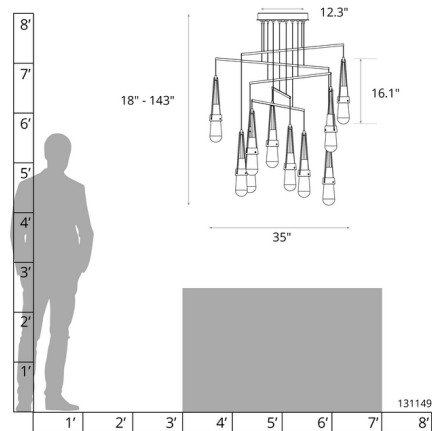

### Specifications

COLOR	Clear Bubble
BODY FINISH	Sterling
WATTAGE	40W
DIMMER	Low Voltage Electronic
DIMENSIONS	35"W x 16.1"H
BULB NOT INCLUDED	10 x JC/G4 (bipin)/4W/12V LED
COUNTRY OF ORIGIN	United States

### Technical Information

PRODUCT DIMENSIONS . . . . . Min/Max Adjustable Height: 18" - 71"

Shown in sterling / clear bubble

CLICK TO VIEW PRODUCT

Notes: