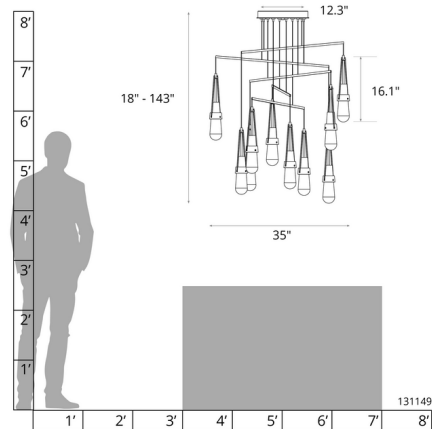

Specifications

COLOR	Clear Bubble
BODY FINISH	Sterling
WATTAGE	40W
DIMMER	Low Voltage Electronic
DIMENSIONS	35"W x 16.1"H
BULB NOT INCLUDED	10 x JC/G4 (bipin)/4W/12V LED
COUNTRY OF ORIGIN	United States

Technical Information

PRODUCT DIMENSIONS Min/Max Adjustable Height: 18" - 71"

Shown in sterling / clear bubble

CLICK TO VIEW PRODUCT

Notes: