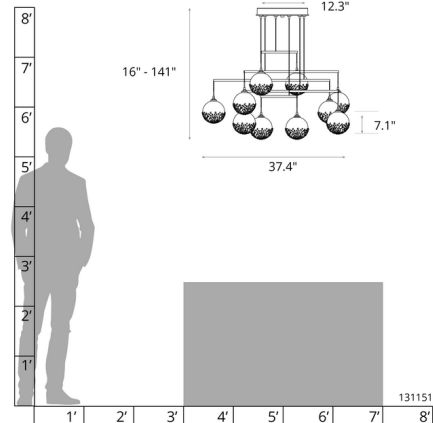

Specifications

COLOR	Frosted
BODY FINISH	Oil Rubbed Bronze
WATTAGE	40W
DIMMER	Low Voltage Electronic
DIMENSIONS	37.4"W x 7.1"H
BULB NOT INCLUDED	10 x JC/G4 (bipin)/4W/12V LED
COUNTRY OF ORIGIN	United States

Technical Information

PRODUCT DIMENSIONS Min/Max Adjustable Height: 16" - 87"

Shown in oil rubbed bronze / frosted

CLICK TO VIEW PRODUCT

Notes: