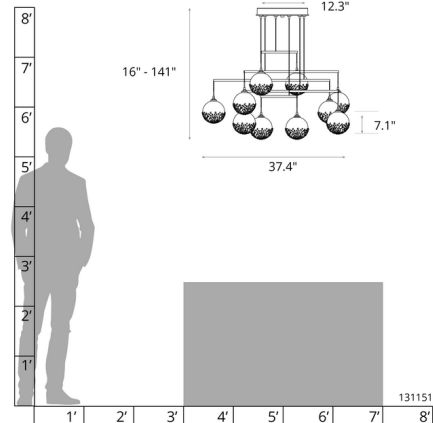

### Specifications

COLOR	Frosted
BODY FINISH	Oil Rubbed Bronze
WATTAGE	40W
DIMMER	Low Voltage Electronic
DIMENSIONS	37.4"W x 7.1"H
BULB NOT INCLUDED	10 x JC/G4 (bipin)/4W/12V LED
COUNTRY OF ORIGIN	United States

### Technical Information

PRODUCT DIMENSIONS . . . . . Min/Max Adjustable Height: 16" - 87"

Shown in oil rubbed bronze / frosted

CLICK TO VIEW PRODUCT

Notes: