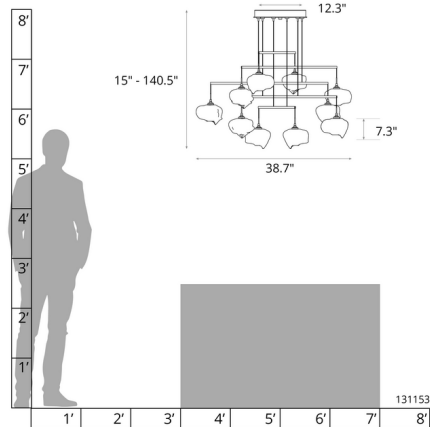

### Specifications

COLOR	Frosted
BODY FINISH	Oil Rubbed Bronze
WATTAGE	40W
DIMMER	Low Voltage Electronic
DIMENSIONS	38.7"W x 7.3"H
BULB NOT INCLUDED	10 x JC/G4 (bipin)/4W/12V LED
COUNTRY OF ORIGIN	United States

### Technical Information

PRODUCT DIMENSIONS . . . . . Min/Max Adjustable Height: 15" - 86.5"

Shown in oil rubbed bronze / frosted

CLICK TO VIEW PRODUCT

Notes: