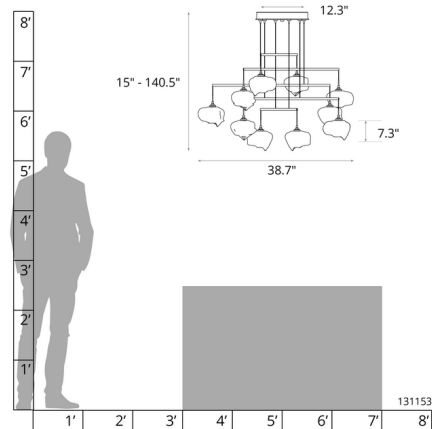

Specifications

COLOR	Frosted
BODY FINISH	Oil Rubbed Bronze
WATTAGE	40W
DIMMER	Low Voltage Electronic
DIMENSIONS	38.7"W x 7.3"H
BULB NOT INCLUDED	10 x JC/G4 (bipin)/4W/12V LED
COUNTRY OF ORIGIN	United States

Technical Information

PRODUCT DIMENSIONS Min/Max Adjustable Height: 15" - 86.5"

Shown in oil rubbed bronze / frosted

CLICK TO VIEW PRODUCT

Notes: