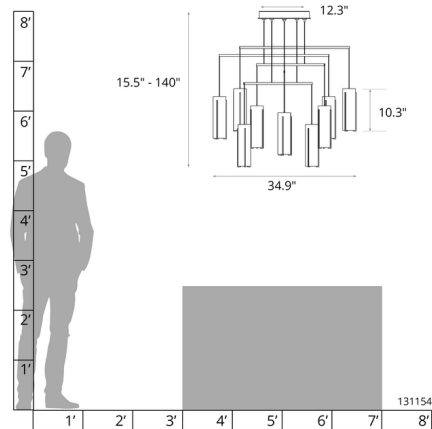

Specifications

COLOR	Clear
BODY FINISH	Ink
WATTAGE	40W
DIMMER	Low Voltage Electronic
DIMENSIONS	34.9"W x 10.3"H
BULB NOT INCLUDED	10 x JC/G4 (bipin)/4W/12V LED
COUNTRY OF ORIGIN	United States

Technical Information

PRODUCT DIMENSIONS Min/Max Adjustable Height: 15.5" - 68"

Shown in ink / clear

CLICK TO VIEW PRODUCT

Notes: