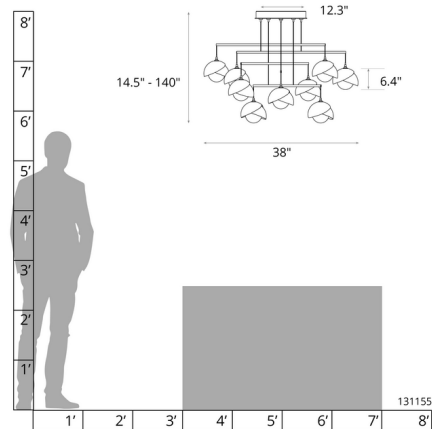

### Specifications

COLOR . . . . . Soft Gold  
BODY FINISH . . . . . Dark Smoke  
WATTAGE . . . . . 40W  
DIMMER . . . . . Low Voltage Electronic  
DIMENSIONS . . . . . 38"W x 6.4"H  
BULB NOT INCLUDED . . . . . 10 x JC/G4 (bipin)/4W/12V LED  
COUNTRY OF ORIGIN . . . . . United States

### Technical Information

PRODUCT DIMENSIONS . . . . . Min/Max Adjustable Height: 14.5" - 86"

Shown in dark smoke / soft gold

CLICK TO VIEW PRODUCT

Notes: