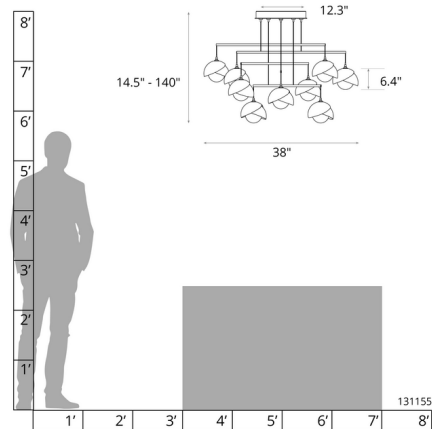

CLICK TO VIEW PRODUCT

Notes: