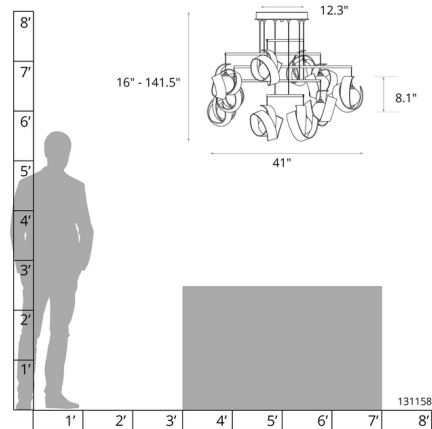

### Specifications

COLOR	Opal
BODY FINISH	Ink
WATTAGE	40W
DIMMER	Low Voltage Electronic
DIMENSIONS	41"W x 8.1"H
BULB NOT INCLUDED	10 x JC/G4 (bipin)/4W/12V LED
COUNTRY OF ORIGIN	United States

### Technical Information

PRODUCT DIMENSIONS . . . . . Min/Max Adjustable Height: 16" - 87.5"

Shown in ink / opal

CLICK TO VIEW PRODUCT

Notes: