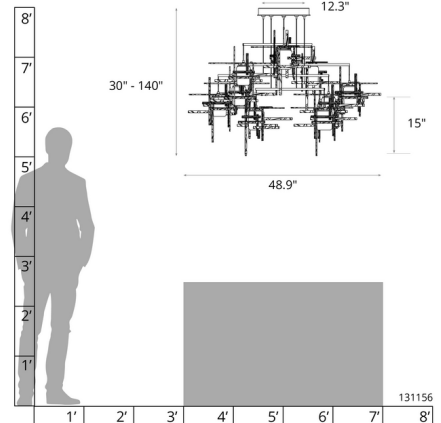

Specifications

COLOR	Cast Glass
BODY FINISH	Oil Rubbed Bronze
WATTAGE	40W
DIMMER	Low Voltage Electronic
DIMENSIONS	48.9"W x 15"H
BULB NOT INCLUDED	10 x JC/G4 (bipin)/4W/12V LED
COUNTRY OF ORIGIN	United States

Technical Information

PRODUCT DIMENSIONS Min/Max Adjustable Height: 30" - 92"

Shown in oil rubbed bronze / cast glass

CLICK TO VIEW PRODUCT

Notes: