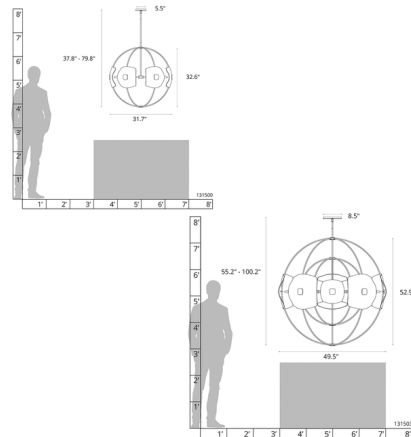

### Specifications

COLOR	Frosted
BODY FINISH	Dark Smoke
WATTAGE	54W
DIMMER	Standard 120V
DIMENSIONS	31.7"W x 32.6"H
BULB NOT INCLUDED	6 x B10/Candelabra (E12)/9W/120V LED
OTHER BULB OPTIONS	B10/Candelabra (E12)/60W/120V Incandescent
COUNTRY OF ORIGIN	United States

### Technical Information

PRODUCT DIMENSIONS . . . . Downrods: One 3", One 6", and Three 12" Included

CLICK TO VIEW PRODUCT

Notes: