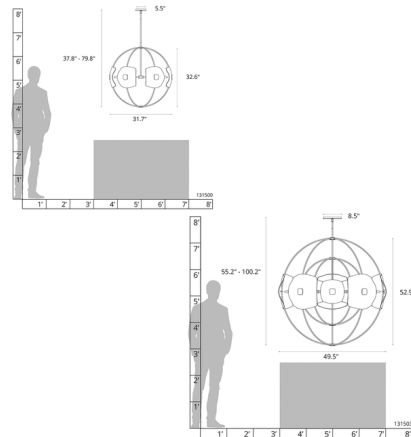

### Specifications

COLOR . . . . . Frosted  
 BODY FINISH . . . . . Dark Smoke  
 WATTAGE . . . . . 54W  
 DIMMER . . . . . Standard 120V  
 DIMENSIONS . . . . . 31.7"W x 32.6"H  
 BULB NOT INCLUDED . . . . . 6 x B10/Candelabra (E12)/9W/120V LED  
 OTHER BULB OPTIONS . . . . . B10/Candelabra (E12)/60W/120V Incandescent  
 COUNTRY OF ORIGIN . . . . . United States

### Technical Information

PRODUCT DIMENSIONS . . . . . Downrods: One 3", One 6", and Three 12" Included

CLICK TO VIEW PRODUCT

Notes: