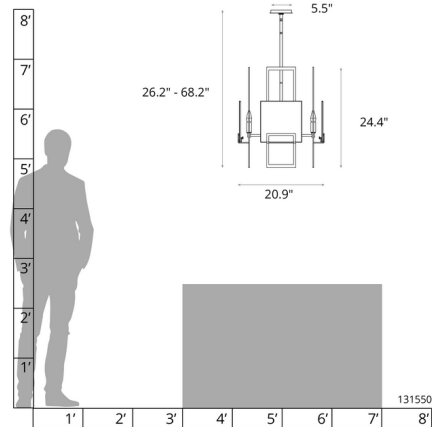

Specifications

COLOR Frosted
 BODY FINISH Oil Rubbed Bronze
 WATTAGE 36W
 DIMMER Standard 120V
 DIMENSIONS 20.9"W x 24.4"H
 BULB NOT INCLUDED 4 x B10/Candelabra (E12)/9W/120V LED
 OTHER BULB OPTIONS B10/Candelabra (E12)/60W/120V Incandescent
 COUNTRY OF ORIGIN United States

Technical Information

PRODUCT DIMENSIONS Downrods: One 3", One 6", and Four 12" Included

Shown in oil rubbed bronze / frosted

CLICK TO VIEW PRODUCT

Notes: