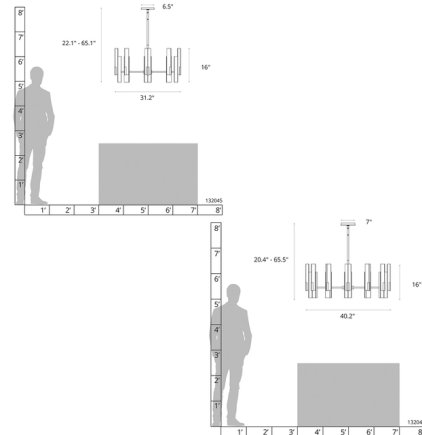

Description

The Summit Chandelier brings a dramatic, modern look to your interior space. 90 degree steel plates surround matching glass, casting warm shadows of light across your room. Sloped ceiling adaptable to 45 degrees. Lifetime Limited Warranty when installed in residential setting. Handmade to order by skilled artisans in Vermont, USA. Note: Clear/Frosted glass has outer Clear glass with inner Frosted/ Frosted glass is solid.

Shown in modern brass / frosted

Specifications

COLOR Frosted
BODY FINISH Modern Brass
WATTAGE 72W
DIMMER Standard 120V
DIMENSIONS 31.2"W x 16"H
BULB NOT INCLUDED 8 x B10/Candelabra (E12)/9W/120V LED
OTHER BULB OPTIONS B10/Candelabra (E12)/60W/120V Incandescent
COUNTRY OF ORIGIN United States

Technical Information

PRODUCT DIMENSIONS Downrods: One 3", One 6", and Four 12" Included

CLICK TO VIEW PRODUCT

Notes: