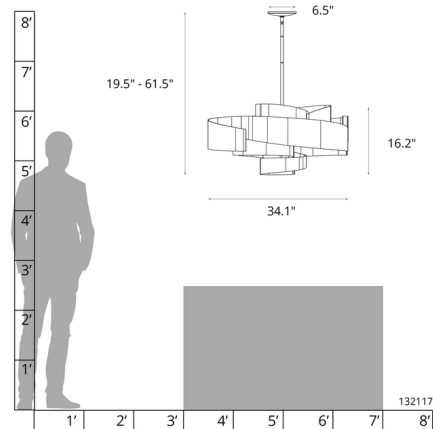

### Specifications

COLOR	N/A
BODY FINISH	Dark Smoke
WATTAGE	54W
DIMMER	Standard 120V
DIMENSIONS	34.1"W x 16.2"H
BULB NOT INCLUDED	6 x A19/Medium (E26)/9W/120V LED
OTHER BULB OPTIONS	A19/Medium (E26)/75W/120V Incandescent
COUNTRY OF ORIGIN	United States