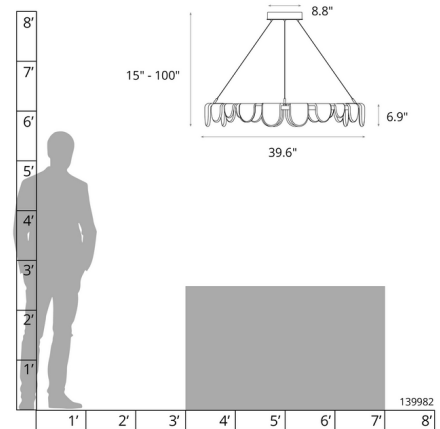

Specifications

COLOR	Clear
BODY FINISH	Sterling
WATTAGE	73W
DIMMER	Standard 120V
DIMENSIONS	39.6"W x 6.9"H
INTEGRATED LED MODULE	1 x LED/73W/120-277V LED
COUNTRY OF ORIGIN	United States

Technical Information

PRODUCT DIMENSIONS	Min/Max Adjustable Height: 15" - 100"
LAMP LIFE	50000 hours
COLOR RENDERING	90 CRI
LAMP COLOR	3000K
LUMENS/WATT	57.53
LUMINOUS FLUX	4200 lumens

Shown in sterling / clear

CLICK TO VIEW PRODUCT