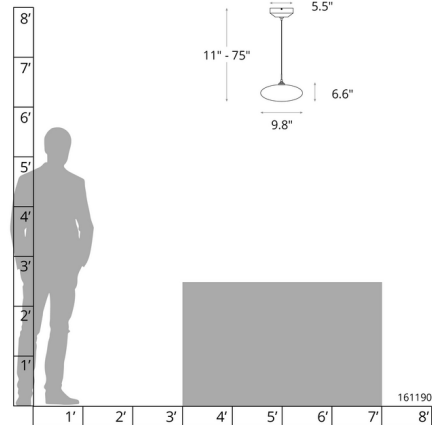

Specifications

COLOR Shell Glass
BODY FINISH Sterling
WATTAGE 4W
DIMMER Low Voltage Electronic
DIMENSIONS 9.8"W x 6.6"H
BULB NOT INCLUDED 1 x JC/G4 (bipin)/4W/12V LED
COUNTRY OF ORIGIN United States

Technical Information

PRODUCT DIMENSIONS Min/Max Adjustable Height: 11" - 75"

Shown in sterling / shell glass

CLICK TO VIEW PRODUCT

Notes: