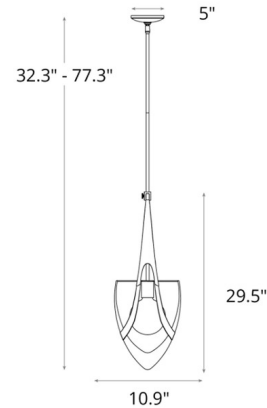

Description

The Vaso Pendant adds a touch of elegance to your interior space. The conical glass design is nestled in a hand-forged steel strap, creating warm shadows of light that dance across your room. Sloped ceiling adaptable to 45 degrees.

Specifications

COLOR Clear
BODY FINISH Modern Brass
WATTAGE 9W
DIMMER Dimmable
DIMENSIONS 10.9"W x 29.5"H
BULB NOT INCLUDED 1 x A19/Medium (E26)/9W/120V LED
OTHER BULB OPTIONS A19/Medium (E26)/60W/120V Incandescent
COUNTRY OF ORIGIN United States

Technical Information

PRODUCT DIMENSIONS Downrods: One 3", One 6", and Three 12" Included

Shown in modern brass / clear

CLICK TO VIEW PRODUCT

Notes: