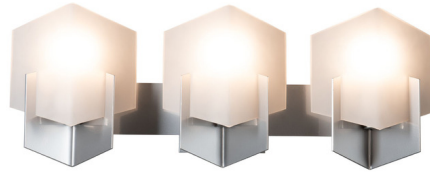

Lightology

lightology.com
866-954-4489
04-23-26

Project: _____

Company: _____

Location: _____ Fixture Type: _____

SPEC #: **HUB1400257**

Approved On: _____ Approved By: _____

Prisma Bathroom Vanity Light By Hubbardton Forge

Description

The Prisma Bathroom Vanity Light brings a clean, geometric vibe to your interior space. Each of the vertical, 90 degree angled steel plates holds a Frosted diffuser that casts warm shadows of light across your room.

Shown in sterling / frosted

Specifications

COLOR	Frosted
BODY FINISH	Sterling
WATTAGE	27W
DIMMER	Standard 120V
DIMENSIONS	24.1"W x 9"H x 5.1"D
BULB NOT INCLUDED	3 x B10/Medium (E26)/9W/120V LED
OTHER BULB OPTIONS	B10/Medium (E26)/60W/120V Incandescent
COUNTRY OF ORIGIN	United States