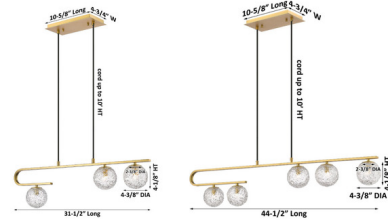

Lightology

lightology.com
866-954-4489
04-25-26

Project: _____
Company: _____
Location: _____ Fixture Type: _____
SPEC #: **INV1401343**
Approved On: _____ Approved By: _____

Barrington Linear Pendant By Innovations Lighting

Description

The Barrington Linear Pendant brings modern design with timeless charm to your interior space. The ribbed, curved frame is complemented with strategically placed globes of detailed clear glass that casts warm, ambient shadows of light across your room.

Shown in brushed brass / clear

Specifications

COLOR Clear
BODY FINISH Brushed Brass
WATTAGE 45W
DIMMER Standard 120V
DIMENSIONS 44.5"L x 4.375"W x 9"H
BULB NOT INCLUDED 5 x JCD/G9/9W/120V LED
COUNTRY OF ORIGIN China

Technical Information

PRODUCT DIMENSIONS Adjustable Cable Lengths: 120"

CLICK TO VIEW PRODUCT

Notes: