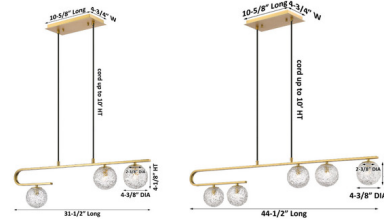

Lightology

lightology.com
866-954-4489
07-07-26

Project: _____
 Company: _____
 Location: _____ Fixture Type: _____
 SPEC #: **INV1401343**
 Approved On: _____ Approved By: _____

Barrington Linear Pendant By Innovations Lighting

Description

The Barrington Linear Pendant brings modern design with timeless charm to your interior space. The ribbed, curved frame is complemented with strategically placed globes of detailed clear glass that casts warm, ambient shadows of light across your room.

Shown in brushed brass / clear

Specifications

COLOR Clear
 BODY FINISH Brushed Brass
 WATTAGE 45W
 DIMMER Standard 120V
 DIMENSIONS 44.5\"/>

Technical Information

PRODUCT DIMENSIONS Adjustable Cable Lengths: 120"