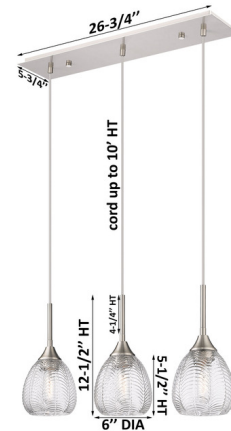

Description

The Berkshire 6CL Linear Multi Light Pendant brings a timeless beauty to your interior space. The smooth, lineal frame, is complemented with etched 6CL shaped glass shades that cast warm, ambient shadows of light across your room. Adjust each pendant cable to create your own unique look.

Specifications

COLOR	Clear
BODY FINISH	Brushed Satin Nickel
WATTAGE	51W
DIMMER	Standard 120V
DIMENSIONS	26.75"L x 6"W x 12.5"H
BULB NOT INCLUDED	3 x A19/Medium (E26)/17W/120V LED
COUNTRY OF ORIGIN	China

Technical Information

PRODUCT DIMENSIONS Adjustable Cable Lengths: 120"

Shown in brushed satin nickel / clear

CLICK TO VIEW PRODUCT

Notes: