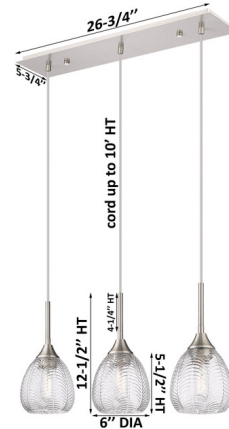

### Description

The Berkshire 6CL Linear Multi Light Pendant brings a timeless beauty to your interior space. The smooth, lineal frame, is complemented with etched 6CL shaped glass shades that cast warm, ambient shadows of light across your room. Adjust each pendant cable to create your own unique look.

### Specifications

|                   |                                   |
|-------------------|-----------------------------------|
| COLOR             | Clear                             |
| BODY FINISH       | Brushed Satin Nickel              |
| WATTAGE           | 51W                               |
| DIMMER            | Standard 120V                     |
| DIMENSIONS        | 26.75"L x 6"W x 12.5"H            |
| BULB NOT INCLUDED | 3 x A19/Medium (E26)/17W/120V LED |
| COUNTRY OF ORIGIN | China                             |

### Technical Information

PRODUCT DIMENSIONS . . . . . Adjustable Cable Lengths: 120"

Shown in brushed satin nickel / clear

CLICK TO VIEW PRODUCT

Notes: