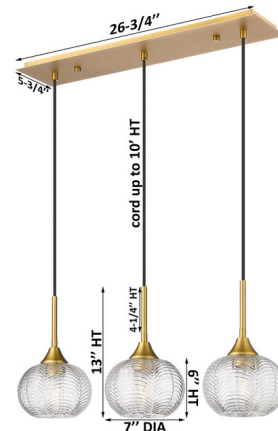

### Description

The Berkshire 7CL Linear Multi Light Pendant brings a timeless beauty to your interior space. The smooth, lineal frame, is complemented with etched 7CL shaped glass shades that cast warm, ambient shadows of light across your room. Adjust each pendant cable to create your own unique look.

### Specifications

COLOR	Clear
BODY FINISH	Brushed Brass
WATTAGE	51W
DIMMER	Standard 120V
DIMENSIONS	26.75"L x 7"W x 13"H
BULB NOT INCLUDED	3 x A19/Medium (E26)/17W/120V LED
COUNTRY OF ORIGIN	China

### Technical Information

PRODUCT DIMENSIONS . . . . . Adjustable Cable Lengths: 120"

Shown in brushed brass / clear

CLICK TO VIEW PRODUCT

Notes: