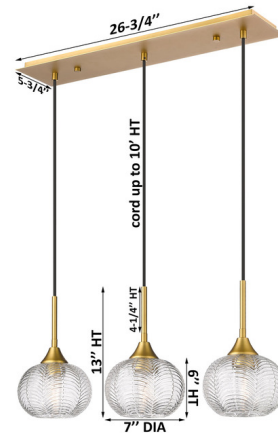

### Description

The Berkshire 7CL Linear Multi Light Pendant brings a timeless beauty to your interior space. The smooth, lineal frame, is complemented with etched 7CL shaped glass shades that cast warm, ambient shadows of light across your room. Adjust each pendant cable to create your own unique look.

### Specifications

COLOR	Clear
BODY FINISH	Brushed Brass
WATTAGE	51W
DIMMER	Standard 120V
DIMENSIONS	26.75"L x 7"W x 13"H
BULB NOT INCLUDED	3 x A19/Medium (E26)/17W/120V LED
COUNTRY OF ORIGIN	China

### Technical Information

PRODUCT DIMENSIONS . . . . . Adjustable Cable Lengths: 120"

Shown in brushed brass / clear

CLICK TO VIEW PRODUCT

Notes: