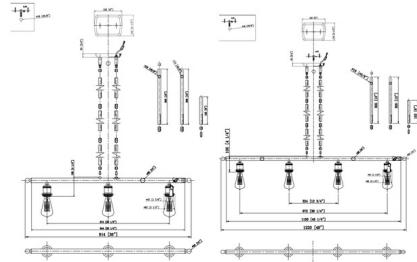

Description

The Bridal Veil 516 Linear Chandelier brings a bold elegance to your interior space. The smooth linear arm holds ribbed, blown glass shades that cast warm, ambient shadows of light across your room.

Shown in brushed brass / mercury

Specifications

COLOR Mercury
BODY FINISH Brushed Brass
WATTAGE 51W
DIMMER Standard 120V
DIMENSIONS 36"L x 5"W x 9.5"H
BULB NOT INCLUDED 3 x T10/Medium (E26)/17W/120V LED
COUNTRY OF ORIGIN China

Technical Information

PRODUCT DIMENSIONS Downrods: Two 6" and Four 12" Included

CLICK TO VIEW PRODUCT

Notes: