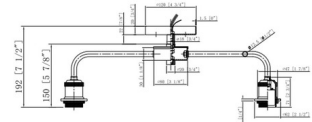

Specifications

COLOR Mercury
BODY FINISH Oil Rubbed Bronze
WATTAGE 85W
DIMMER Standard 120V
DIMENSIONS 23"W x 14.5"H
BULB NOT INCLUDED 5 x T10/Medium (E26)/17W/120V LED
COUNTRY OF ORIGIN China

Technical Information

PRODUCT DIMENSIONS Downrods: One 3", One 6", and Two 12" Included

Notes:

Shown in oil rubbed bronze / mercury

CLICK TO VIEW PRODUCT