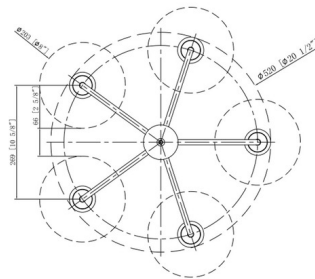

### Description

The Bridal Veil 516 Chandelier brings a bold elegance to your interior space. The curved arms hold ribbed, blown glass shades that cast warm, ambient shadows of light across your room. Note: May be placed as a ceiling flush light when only used with the 3 inch downrod.

### Specifications

COLOR . . . . . Mercury  
 BODY FINISH . . . . . Oil Rubbed Bronze  
 WATTAGE . . . . . 85W  
 DIMMER . . . . . Standard 120V  
 DIMENSIONS . . . . . 23"W x 14.5"H  
 BULB NOT INCLUDED . . . . . 5 x T10/Medium (E26)/17W/120V LED  
 COUNTRY OF ORIGIN . . . . . China

### Technical Information

PRODUCT DIMENSIONS . . . . . Downrods: One 3", One 6", and Two 12" Included

Notes:

Shown in oil rubbed bronze / mercury

CLICK TO VIEW PRODUCT