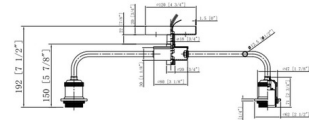

### Specifications

COLOR . . . . . Mercury  
 BODY FINISH . . . . . Oil Rubbed Bronze  
 WATTAGE . . . . . 85W  
 DIMMER . . . . . Standard 120V  
 DIMENSIONS . . . . . 23"W x 14.5"H  
 BULB NOT INCLUDED . . . . . 5 x T10/Medium (E26)/17W/120V LED  
 COUNTRY OF ORIGIN . . . . . China

### Technical Information

PRODUCT DIMENSIONS . . . . . Downrods: One 3", One 6", and Two 12" Included

Notes:

Shown in oil rubbed bronze / mercury

CLICK TO VIEW PRODUCT