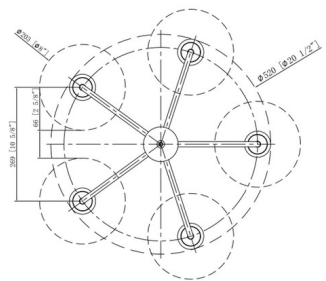

By Innovations Lighting

Description

The Bridal Veil 516 Chandelier brings a bold elegance to your interior space. The curved arms hold ribbed, blown glass shades that cast warm, ambient shadows of light across your room. Note: May be placed as a ceiling flush light when only used with the 3 inch downrod.

Specifications

COLOR Mercury
BODY FINISH Oil Rubbed Bronze
WATTAGE 85W
DIMMER Standard 120V
DIMENSIONS 23"W x 14.5"H
BULB NOT INCLUDED 5 x T10/Medium (E26)/17W/120V LED
COUNTRY OF ORIGIN China

Technical Information

PRODUCT DIMENSIONS Downrods: One 3", One 6", and Two 12" Included

Notes:

Shown in oil rubbed bronze / mercury

CLICK TO VIEW PRODUCT