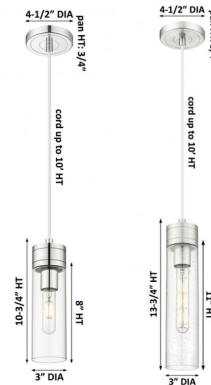

Lightology

lightology.com
866-954-4489
07-07-26

Project: _____

Company: _____

Location: _____ Fixture Type: _____

SPEC #: **INV1402548**

Approved On: _____ Approved By: _____

Boreas Cord Hung Pendant By Innovations Lighting

Description

Looking for the sleek style of the Ballston but the ability to add a little flair? The Boreas Cord Hung Pendant can be fitted with any of the glass or metal shades from the Franklin collection to create a custom fixture that fits your needs.

NOTE: This is a cord hung pendant and includes 120 inch field adjustable cord.

Shown in brushed brass / clear swirl

Specifications

COLOR	Clear Swirl
BODY FINISH	Brushed Brass
WATTAGE	17W
DIMMER	Standard 120V
DIMENSIONS	3"W x 13.75"H
BULB NOT INCLUDED	1 x T10/Medium (E26)/17W/120V LED
COUNTRY OF ORIGIN	China