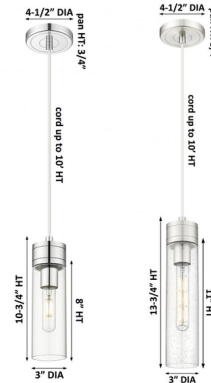

Lightology

lightology.com
866-954-4489
04-25-26

Project: _____

Company: _____

Location: _____ Fixture Type: _____

SPEC #: **INV1402548**

Approved On: _____ Approved By: _____

Boreas Cord Hung Pendant By Innovations Lighting

Description

Looking for the sleek style of the Ballston but the ability to add a little flair? The Boreas Cord Hung Pendant can be fitted with any of the glass or metal shades from the Franklin collection to create a custom fixture that fits your needs.

NOTE: This is a cord hung pendant and includes 120 inch field adjustable cord.

Shown in brushed brass / clear swirl

Specifications

COLOR	Clear Swirl
BODY FINISH	Brushed Brass
WATTAGE	17W
DIMMER	Standard 120V
DIMENSIONS	3"W x 13.75"H
BULB NOT INCLUDED	1 x T10/Medium (E26)/17W/120V LED
COUNTRY OF ORIGIN	China